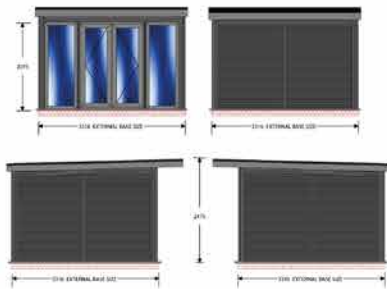

Retail Price: £13,496 (inc.vat)

Retail Price: £15,741 (inc.vat)

Retail Price: £17,964 (inc.vat)

Retail Price: £20,731 (inc.vat)

Retail Price: £23,448 (inc.vat)

Standard Specifications

Fully insulated wallboard available in four colours options

Cornerpost & Connectors available in four colours options

All modular buildings supplied with one pre routed electrical socket board including oval conduit @ 1496mm long

Windows, doors, fascia & soffit supplied in Antracite Grey both sides with 150mm external cills

Windows & doors supplied with Clear Tuff 'A' rated glass
 Opening out french doors with left hand master door
 Windows & doors supplied with Clear Tuff 'A' rated glass

Styrofloor insulated chipboard floor

Internal ceiling white hollow soffit

Optional Extras

Extra pre-routed electrical socket board including oval conduit @ 1496mm long

Retail Price: £100 (inc.vat)

Extra 1496mm wide double frame with two top opening lights to replace any 1496mm wallboard