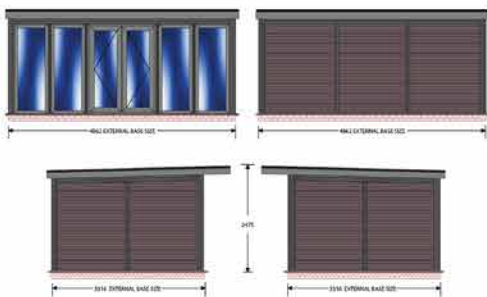

Retail Price: £13,496 (inc.vat)

Retail Price: £15,741 (inc.vat)

Retail Price: £17,964 (inc.vat)

Retail Price: £20,731 (inc.vat)

Retail Price: £23,448 (inc.vat)

Standard Specifications

Fully insulated wallboard available in four colours options

Cornerpost & Connectors available in four colours options

All modular buildings supplied with one pre routed electrical socket board including oval conduit @ 1496mm long

Windows, doors, fascia & soffit supplied in Antracite Grey both sides with 150mm external cills

Windows & doors supplied with Clear Tuff 'A' rated glass
 Opening out french doors with left hand master door
 Windows & doors supplied with Clear Tuff 'A' rated glass

Styrofloor insulated chipboard floor

Internal ceiling white hollow soffit

Optional Extras

Extra pre-routed electrical socket board including oval conduit @ 1496mm long

Retail Price: £100 (inc.vat)

Extra 1496mm wide double frame with two top opening lights to replace any 1496mm wallboard