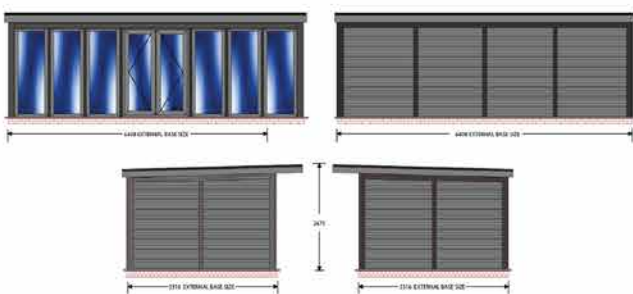

Retail Price: £13,496 (inc.vat)

Retail Price: £15,741 (inc.vat)

Retail Price: £17,964 (inc.vat)

Retail Price: £20,731 (inc.vat)

Retail Price: £23,448 (inc.vat)

Standard Specifications

Fully insulated wallboard available in four colours options

Cornerpost & Connectors available in four colours options

All modular buildings supplied with one pre routed electrical socket board including oval conduit @ 1496mm long

Windows, doors, fascia & soffit supplied in Antracite Grey both sides with 150mm external cills

Internal ceiling white hollow soffit

Optional Extras

Extra pre-routed electrical socket board including oval conduit @ 1496mm long

Retail Price: £100 (inc.vat)

Extra 1496mm wide double frame with two top opening lights to replace any 1496mm wallboard

Retail Price: £700 (inc.vat)

Extra 996mm wide single frame with one top opening light to replace any 996mm wallboard

Retail Price: £460 (inc.vat)